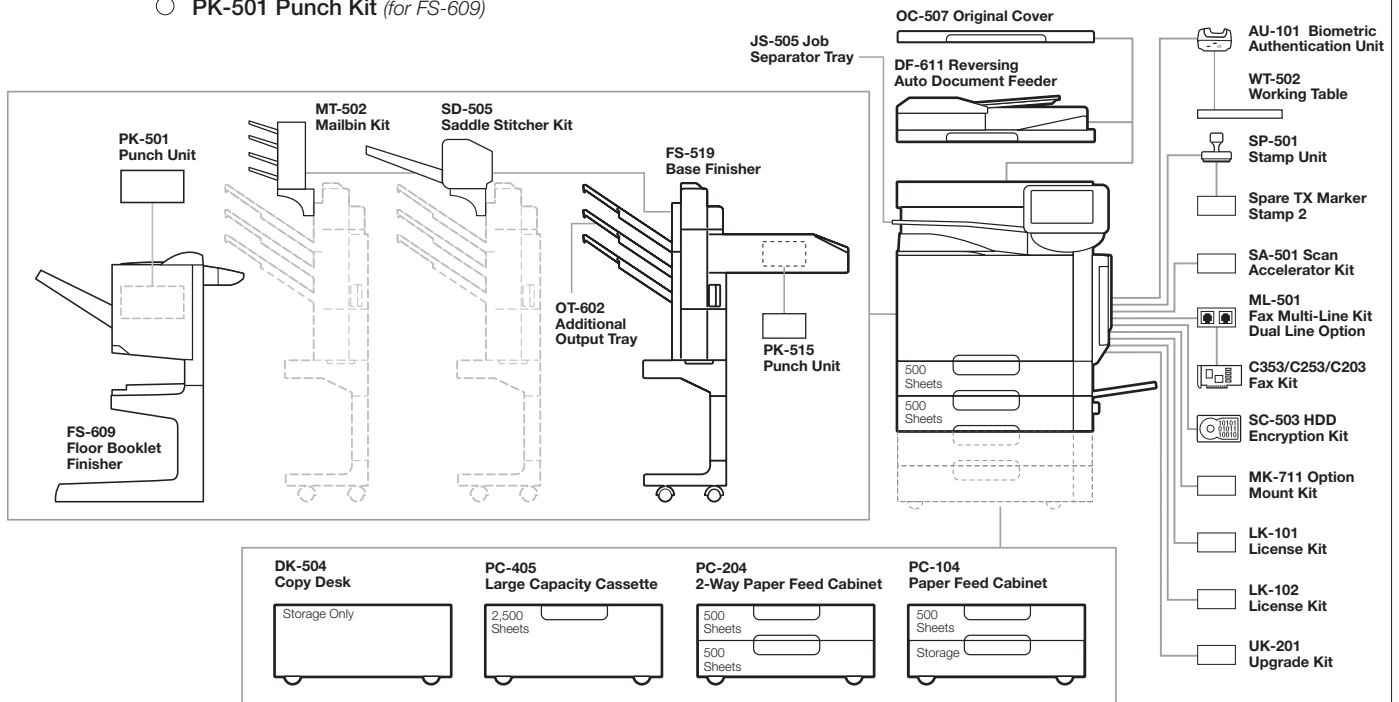

- ☐ PC-405 Large Capacity Cassette
  (2,500 sheets - Letter C only)
- ☐ PC-204 2-Way Paper Feed Cabinet
  (Two 500-sheet Universal Cassettes)
- ☐ PC-104 Paper Feed Cabinet
  One 500-sheet Universal Cassette; Includes 1 storage drawer
- ☐ DK-504 Copy Desk (Storage Drawer Only)

Step 4: Output Options

- ☐ None
- ☐ JS-505 Job Separator Tray
- ☐ FS-519 Base Finisher
  - ☐ MT-502 Mailbin Kit *(for FS-519)*
  - ☐ OT-602 Additional Output Tray *(for FS-519)*
  - ☐ PK-515 Punch Kit *(for FS-519)*
  - ☐ SD-505 Saddle Stitcher Kit *(for FS-519)*
- ☐ FS-609 Floor Booklet Finisher
  - ☐ PK-501 Punch Kit *(for FS-609)*

Step 5: Analog Fax Options

- ☐ C353/C253/C203 Fax Kit
  (Consists of FK-502 and MK-711 Option Mount Kit)
- ☐ ML-501 Fax Multi-Line Kit – Dual Line Option
  (Consists of FK-502 and ML-501)
- ☐ SP-501 Stamp Unit *(for DF-611)*
- ☐ Spare TX Marker Stamp 2

Step 6: Controller Option

- Standard Controller *(PCL/PS/XPS)*
- ☐ IC-409 Fiery Image Controller for C353/C253
- ☐ VI-504 Interface Kit

Step 7: Additional Options

- ☐ AU-101 Biometric Authentication Unit
  (Requires WT-502 & EK-603)
- ☐ EK-603 Local Interface Kit
  (USB 2.0; Requires MK-711 Option Mount Kit)
- ☐ LK-101 License Kit *(Web Browser and Image Panel)*
- ☐ LK-102 License Kit *(Enhanced PDF Encryption)*
- ☐ MK-711 Option Mount Kit
  (Required for EK-603 and SA-501)
- ☐ MK-713 Banner Paper Guide
- ☐ SA-501 Scan Accelerator Kit
  (Requires MK-711 Option Mount Kit)
- ☐ SC-503 HDD Encryption Kit
- ☐ WT-502 Working Table
- ☐ UK-201 Upgrade Kit *(Required for LK-101 and LK-102)*